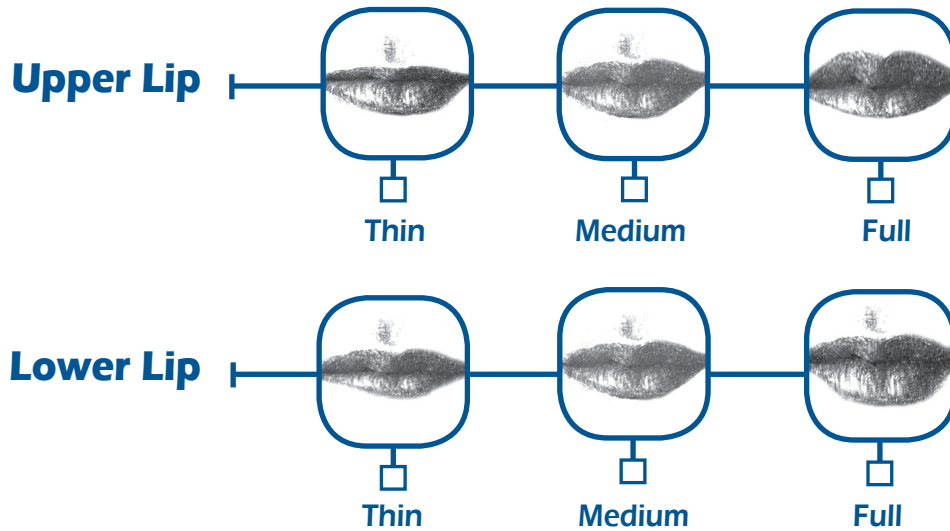

Straight

Round

Wide

Profile

Straight

Round

Bump

Width

Length

EARS

Size

Small

Medium

Large

Lobes

Attached

Detached

Distance from Head

Close

Average

Far

MOUTH

TEETH

CHIN