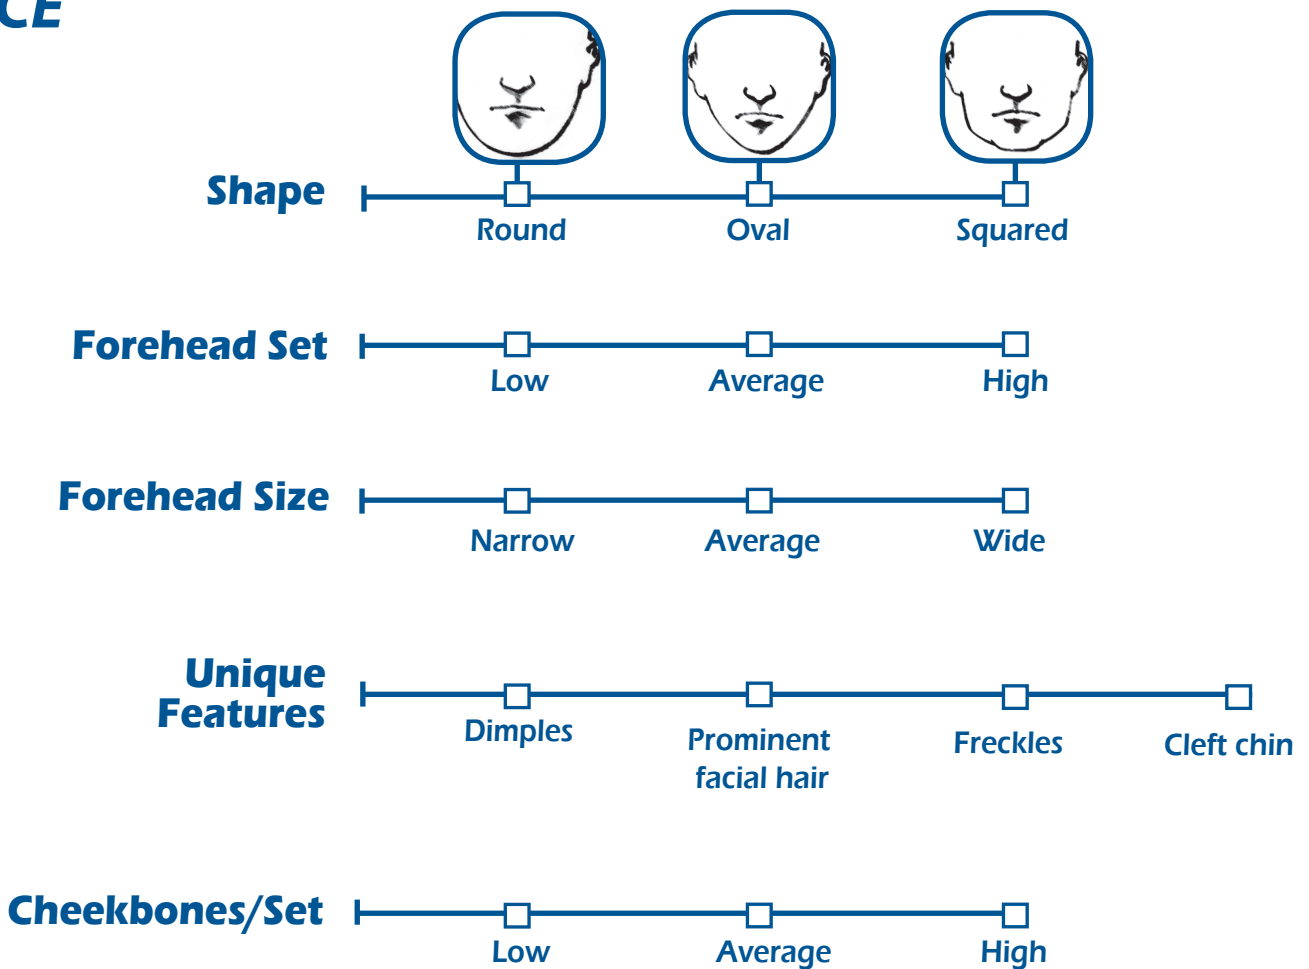

FACE

EYES

Shape

Round

Almond

Round-Almond

Size

Small

Medium

Large

Setting

Narrow

Average

Wide

Lashes

Short

Length

EARS

Size

Small

Medium

Large

Lobes

Attached

Detached

Distance from Head

Close

Average

Far

MOUTH

TEETH

CHIN