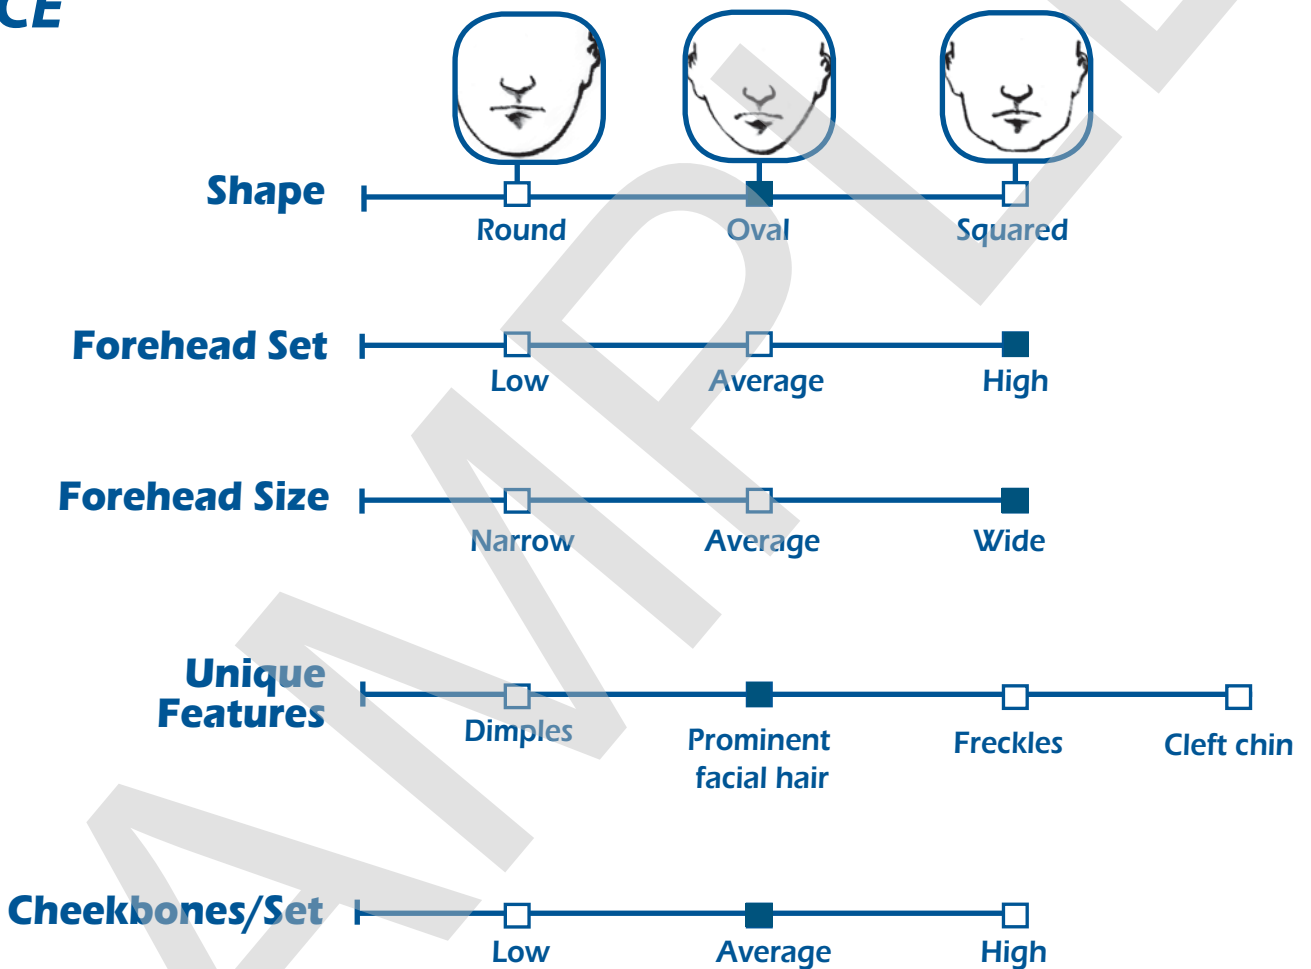

12891

This Facial Features Report provides information to assist in the donor selection process. Illustrations have been provided to give a general understanding about various facial features. Please note that the illustrations are not of a specific donor.

## FACE

# EYES

Shape

Round

Almond

Round-Almond

Size

Small

Medium

Large

Setting

Narrow

Average

Wide

Lashes

Short

Medium